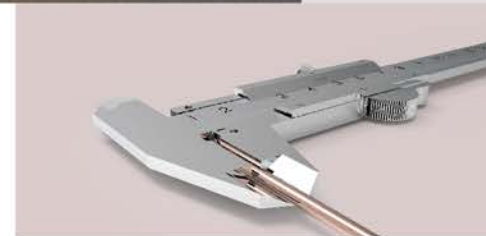

▲ OEM Process brings true efficiency.