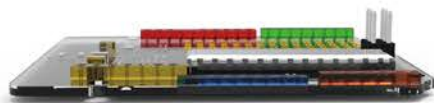

◀ The smart voltage adjustment outputs 5V, 9V, and 12V to protect the device from instantaneous current, thereby prolonging battery life by conserving battery cycles

Specifications /

Input : AC 100-240 1.1A 50/60Hz(Max)
Output : USB-A : DC 5V/2.1A(Max) ; USB-C PD 3.0 : DC 5V/2.4A, 9V/2.15A, 12V/1.5A(Max)
Input Interface : US Plug
Dimension : 55mm * 44mm *27mm
Weight : 76g +/- 5g
Warranty : 18 Months

Other Features /

- Six safety protections; environmentally friendly and energy saving
- Just one charger covers both business and travel
- Compact and portable; fireproof, durable, and temperature resistant