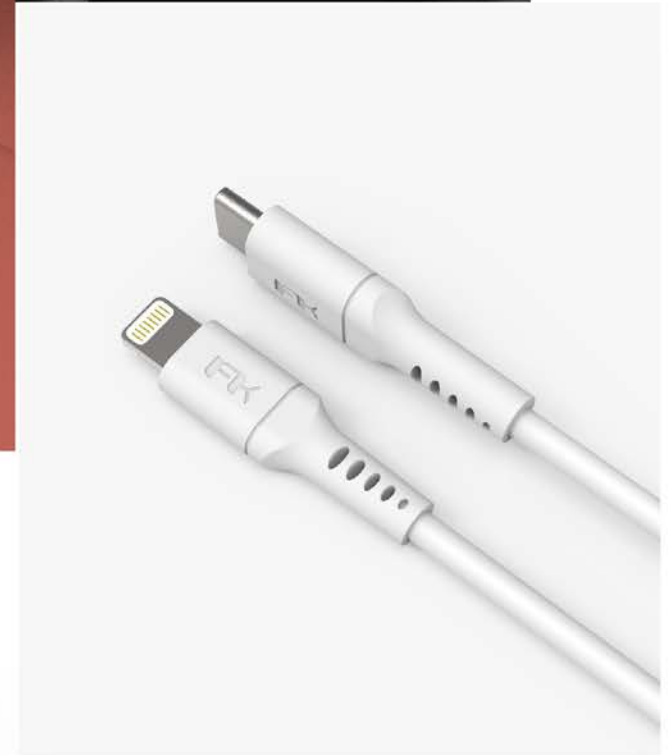

Specifications /

Interface : Lightning Connector & USB-C Connector
Dimensions : 180 cm , 120 cm
Weight : 40g +/- 5g , 30g +/- 5g
Warranty : 36 Months

▲ Compatible With All System, Upgrade Synchronously with iOS

▲ MFi Certified, AWG International Standard Two-Colour Nylon Weave, Strong SR Cushion Structure

3:2

Apple Certified Cable

Made for
iPhone | iPad | iPod

Video Guide

USB-C to Lightning Cable 180 & 120 cm ○

Exclusive SR cushion structure allows it to bend 360 degrees, increasing resistance to reduce wear off.

▲ Compatible With All System, Upgrade Synchronously with iOS

Other Features /

- Passed swaying, bending and tension tests
- MFi Certified, AWG International Standard

Specifications /

Interface : Lightning Connector & USB-C Connector
Dimensions : 180 cm , 120 cm
Weight : 40g +/- 5g , 30g +/- 5g
Warranty : 36 Months