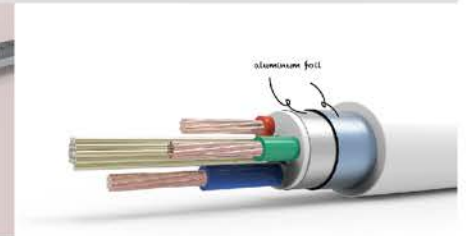

▲ Twice layered, twice the protection