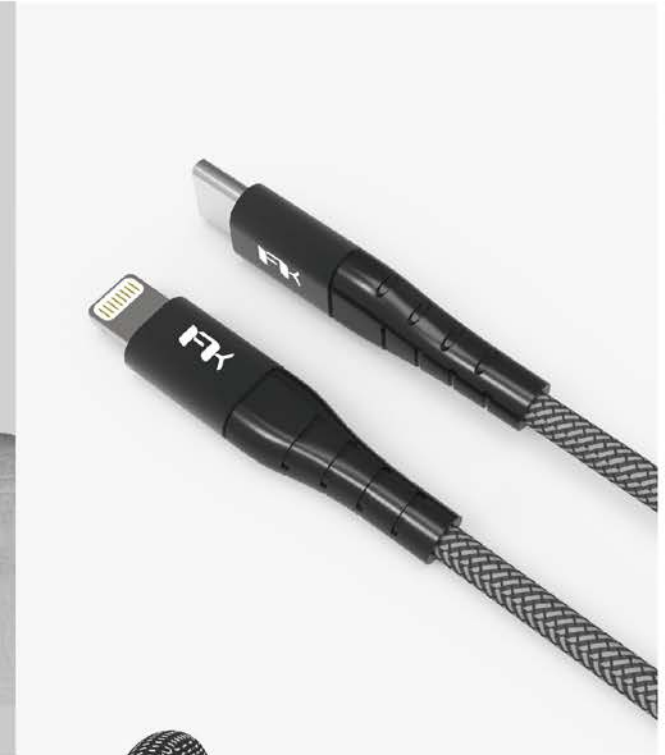

3:1

Apple Certified Cable

Made for
iPhone | iPad | iPod

Air Lightning to USB-C Cable 180 & 120 cm ●

Video Guide

Pairing with the Feittek Elec PD charger, charging for 80% battery would only take one hour.
▼ (Base on iPhone XS Max / low battery as performance benchmark)

▲ According to laboratory experiments, the Air Cable can resist bending up to 30000 times at 60 degrees, and it can stand up to 50kg of tension.

Other Features /

- 3A Power Supply
- Aluminum Connector, Usable with Your Phone Case On

Specifications /

Interface : Lightning Connector & USB-C Connector
Dimensions : 180 cm , 120 cm
Weight : 40g +/- 5g , 30g +/- 5g
Warranty : 36 Months

▲ Compatible With All System, Upgrade Synchronously with iOS