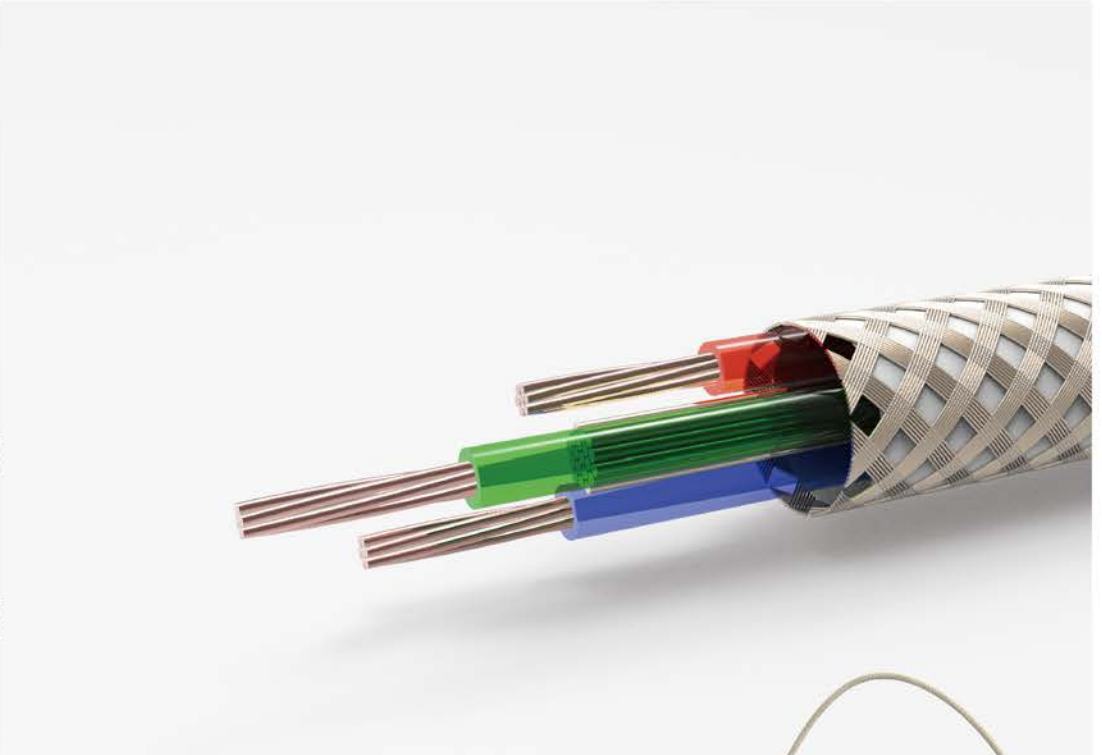

Other Features /

- Passed swaying, bending and tension tests
- Certified MFi by Apple Inc., it supports the newest version of iOS
- The aluminum cover is resistant to high temperatures and electromagnetic interference