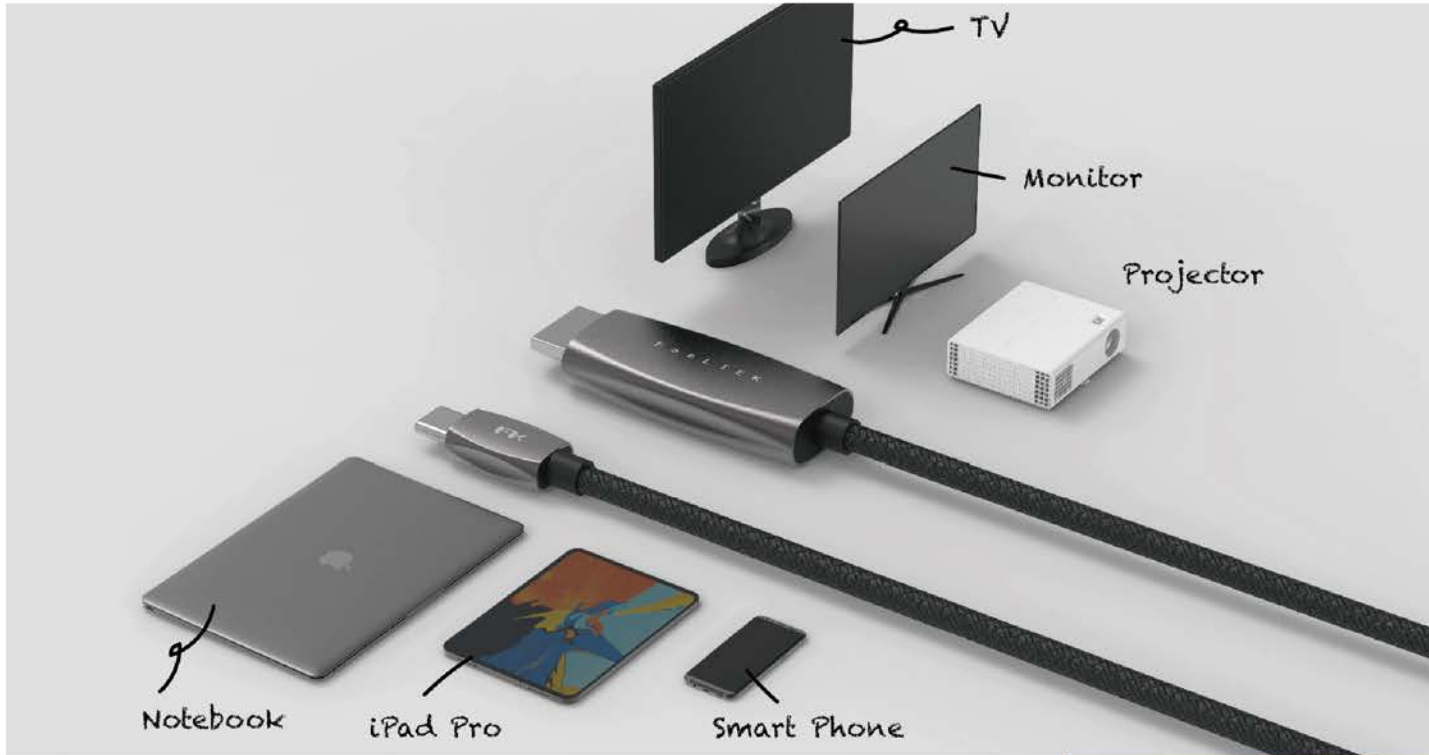

Other Features /

- The cable can manage 60 degrees bending up to 30000 times and support pull-out tensions up to 50kg, authenticated by a third-party lab.
- To comply with the AWG International Standard, the copper core inside is covered by two layers of aluminum foils.

Specifications /

Interface : USB-A & USB-C & Micro USB Connector
Dimensions : 180 cm , 120 cm
Weight : 40g +/- 5g , 30g +/- 5g
Warranty : 36 Months

▲ Reinforced TPE strain relief

▲ Two-tone nylon braided cable

3:6

HDMI Cable

Flexible USB-C to HDMI Cable 180cm ●

Video Guide

▼ Wear-resisting connectors increase stability and durability.

▲ With USB-C and HDMI male connectors at both ends, USB-C connector allows phone, tablet, and laptop to stream high-resolution video to a large screen such as TV, multi-media monitor, or projector.