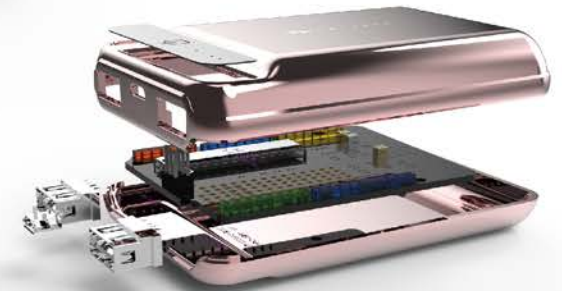

▶ Uses A+ batteries with the same specifications as mobile phones