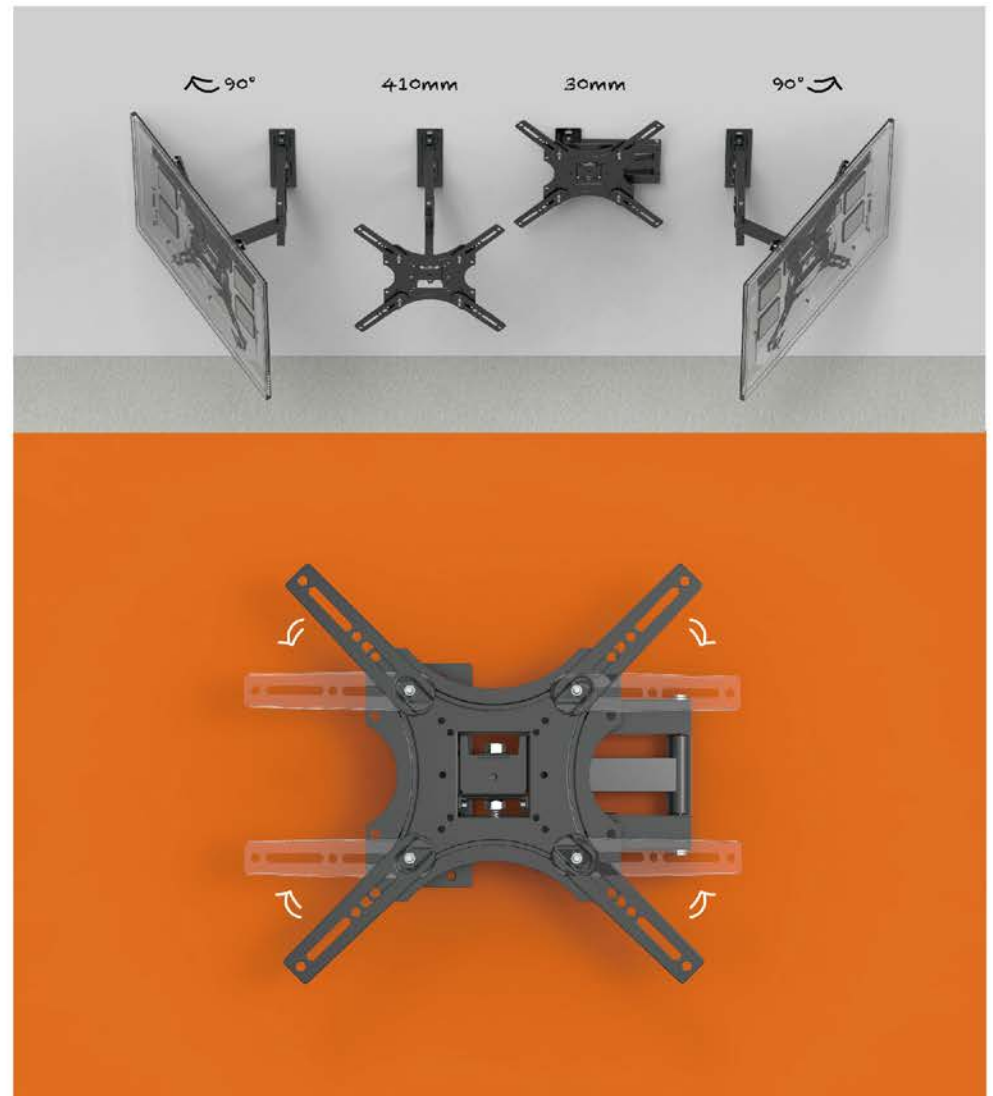

TV Size Range : 32"-55"
Max Load : 44lbs.(22kg)
Max VESA : 400mmx400mm
Tilt Angle : -8°
Swivel Angle : ±90°(180°)
Distance to Wall : 30mm-410mm
Wall stud configuration : Single Stud
Dimensions : 400mm * 400mm * 390mm
Weight : 2kg

▼ Easy do-it-yourself instructions

▼ Fine selected steel for reliable strength and safety

▲ 8 degrees of downwards angle

▼ Articulating design

▲ Packed with 4 extension brackets can meet max VESA up to 400mmx400mm max., perfectly for 32" to 55" TVs. (With VESA pattern: 100mmx100mm / 200mmx100mm / 200mmx200mm / 400mmx200mm / 300mmx300mm / 400mmx400mm)

6:2

Home Living

Mega TV Wall Mount 32"-70" Flat Screen ●

Other Features /

- Premium 6 arms support for greater safety
- Upgraded TV mounting plate
- Fine selected steel for reliable strength and safty

Specifications /

▼ Easy do-it-yourself instructions

▼ Heavy duty of 6 arms design, support weighing up to 110lbs

▲ 15 degrees of downward angle

▼ Articulating design

▲ Stepless Adjustable Wall Mount bracket allows you to attach them to TV according to your TV mounting holes with Max VESA up to 600mm x 400mm (With VESA pattern: 100mmx100mm / 200mmx100mm / 200mmx200mm / 400mmx200mm / 400mmx400mm / 600mmx400mm)