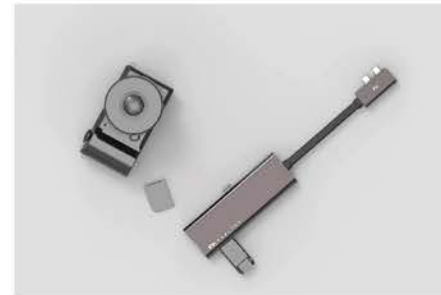

3 USB-C and 4 USB-A ports satisfy the needs for multiple device charging. It immediately turns a phone/tablet with OTG function to a mini PC.

▲ HDMI/VGA/DP ports support the MST of the OS. It can stream 4K or 1080P video to two external monitors and simultaneously display three different screens for various tasks.

Other Features /

- DC-in ensures a stable power supply.
- Metal chassis with stand dissipates heats efficiently and saves space.

1:2

USB-C Hub

Portable 9-in-2 USB-C Hub ●

Specifications /

Model No. : HCM009AP2F
 Connector Interface (Input) : USB-C 3.1 x2
 Connector Interface (Output) : HDMI x2, USB3.0 x2, SD slot x1,
 micro SD slot x1, Ethernet(RJ45) x1, USB-C x1, USB-C PD x1
 Data Transfer : USB3.1: Max 5Gbps 、 SD 2.0: Max 48Mbps
 Max. Resolution : HDMI up to 4Kx2K@30Hz 、 PD : Max 20V / 5A
 、 RJ-45 : 10/100/1000M
 Dimensions : 340mm * 45mm * 14.5mm
 Weight : 100g +/- 5g
 Warranty : 24 Months

Video Guide

Plug and play; extend storage capacity immediately.

Integrally formed aluminum chassis

Two HDMI port with dual display capability allows extended desktop or duplicated desktop on two external monitors in 4K resolution. Triple-display comes triple vision and conveniently optimize work efficiency and entertainment.

Specifications /

Connector Interface (Input) : USB-C 3.1
Connector Interface (Output) : USB-C PD x1 · USB-C x 1 · USB-A 3.1 x 2
· SD x1 · Micro SD x1 · HDMI x 1 · 3.5mm Audio Jack x 1
Data Transfer : USB3.1: Max 5Gbps · SD 2.0 · Micro SD 2.0
Max. Resolution : HDMI up to 4KX2K@30Hz · Wireless Charger : DC 5V/400MA,
DC 5V/1A · PD : Max 20V/5A
Dimensions : Hub : 305mm * 45mm * 12.5mm,
Wireless Charger : 59mm * 52mm * 12.5mm
Weight : Hub : 89 g +/- 5g , Wireless Charger : 50 g +/- 5g
Warranty : 24 Months