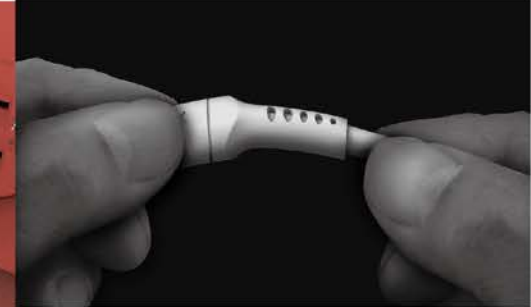

▲ MFi Certified, AWG International Standard Two-Colour Nylon Weave, Strong SR Cushion Structure

3:2

Apple Certified Cable

Made for
iPhone | iPad | iPod

Video Guide

USB-C to Lightning Cable 180 & 120 cm ○

Exclusive SR cushion structure allows it to bend 360 degrees, increasing resistance to reduce wear off.

▲ Compatible With All System, Upgrade Synchronously with iOS

Other Features /

- Passed swaying, bending and tension tests
- MFi Certified, AWG International Standard

Specifications /

Interface : Lightning Connector & USB-C Connector
Dimensions : 180 cm , 120 cm
Weight : 40g +/- 5g , 30g +/- 5g
Warranty : 36 Months