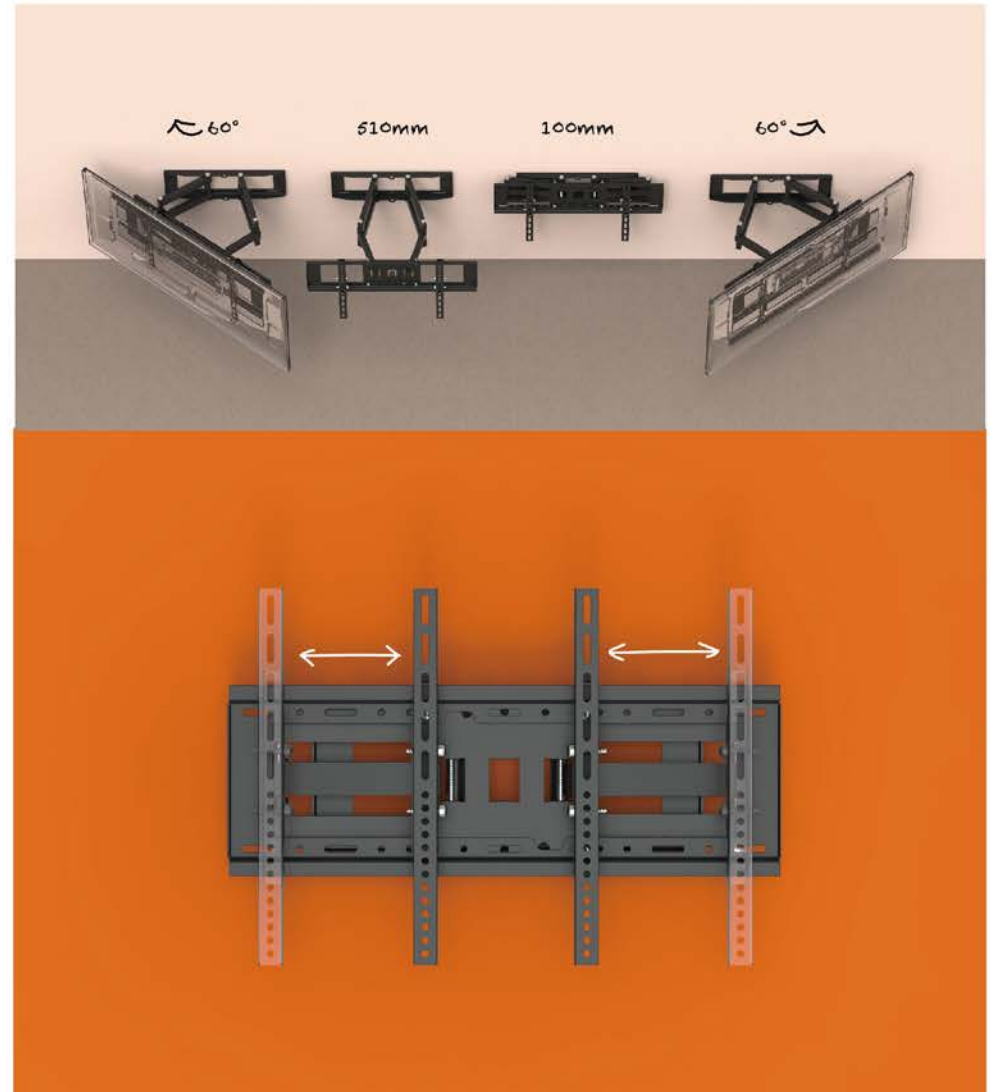

▼ Easy do-it-yourself instructions

▼ Fine selected steel for reliable strength and safety

▲ 8 degrees of downwards angle

▼ Articulating design

▲ Packed with 4 extension brackets can meet max VESA up to 400mmx400mm max., perfectly for 32" to 55" TVs. (With VESA pattern: 100mmx100mm / 200mmx100mm / 200mmx200mm / 400mmx200mm / 300mmx300mm / 400mmx400mm)

TV Szie Range : 32"-70"
Max Load : 110 lbs.(50kg)
Max VESA : 600mmx400mm
Tilt Angle : $\pm 15^\circ$
Swivel Angle : $\pm 60^\circ$ (120°)
Distance to Wall : 100mm-510mm
Wall stud configuration: min 8.8" - max. 10.6" wide
Arm Length : 50cm
Dimensions : 644mm * 500mm * 390mm
Weight : 5.5kg

▼ Easy do-it-yourself instructions

▼ Heavy duty of 6 arms design, support weighing up to 110lbs

▲ 15 degrees of downward angle

▼ Articulating design

▲ Stepless Adjustable Wall Mount bracket allows you to attach them to TV according to your TV mounting holes with Max VESA up to 600mm x 400mm (With VESA pattern: 100mmx100mm / 200mmx100mm / 200mmx200mm / 400mmx200mm / 400mmx400mm / 600mmx400mm)