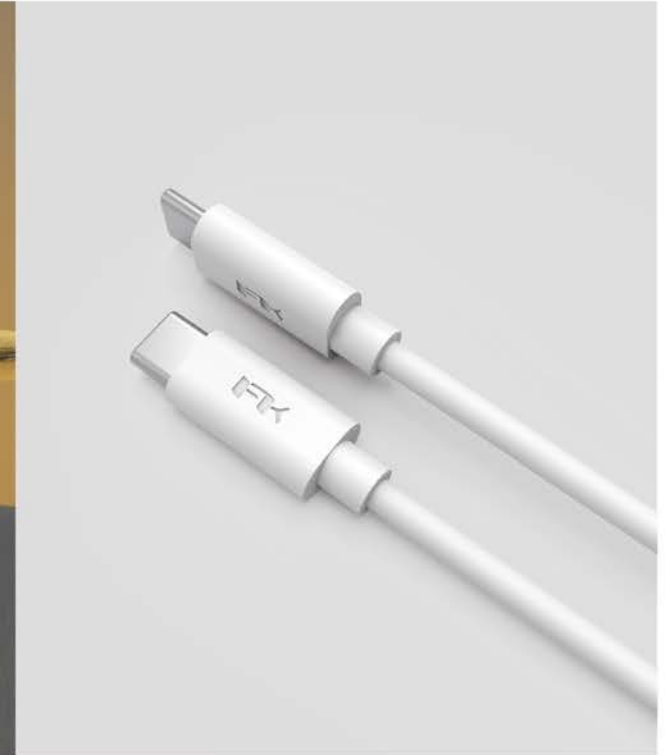

3:7

USB-C Cable

USB-C to USB-C Cable 200 cm & 120 cm ○

Video Guide

▼ Support PD 100W power charging

▲ Compare to traditional USB-A cable, the USB-C power output reaches up to 100W, improving the charging speed by 30% faster.

Other Features /

- With USB-C reversible plug, it's easy to charge MacBook Pro 15"/iPad Pro/Laptop with USB-C PD/ Tablet/Earphone/Power Bank or even Nintendo Switch. The future of connectivity is here.
- Soft and firm TPE / Odorless & Eco-Friendly.
- Wide-Angle Flex & Pull-Out Tests