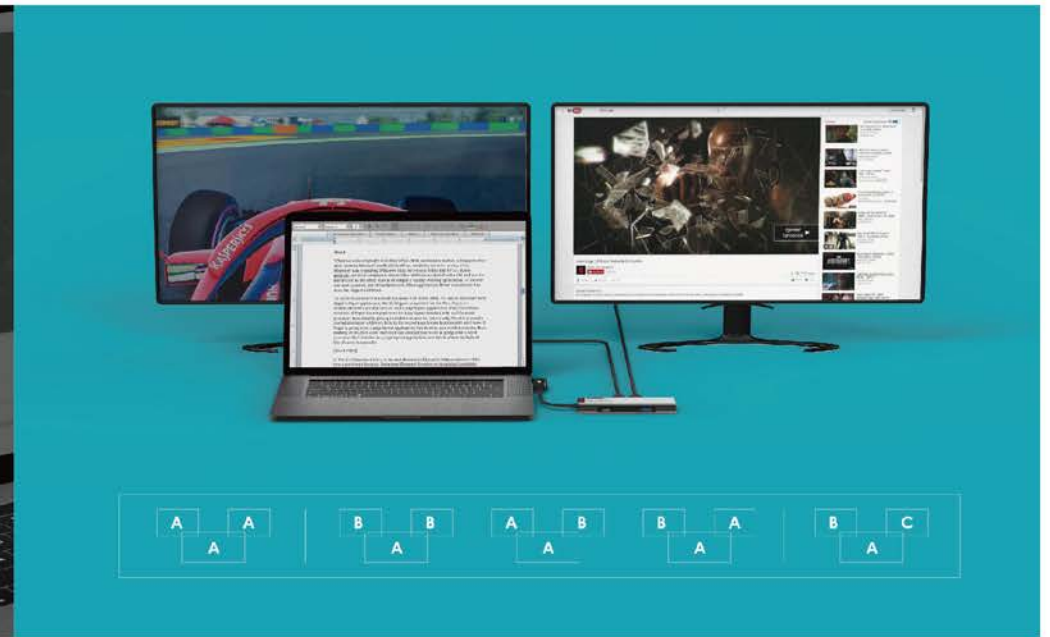

▲ Nine commonly used ports