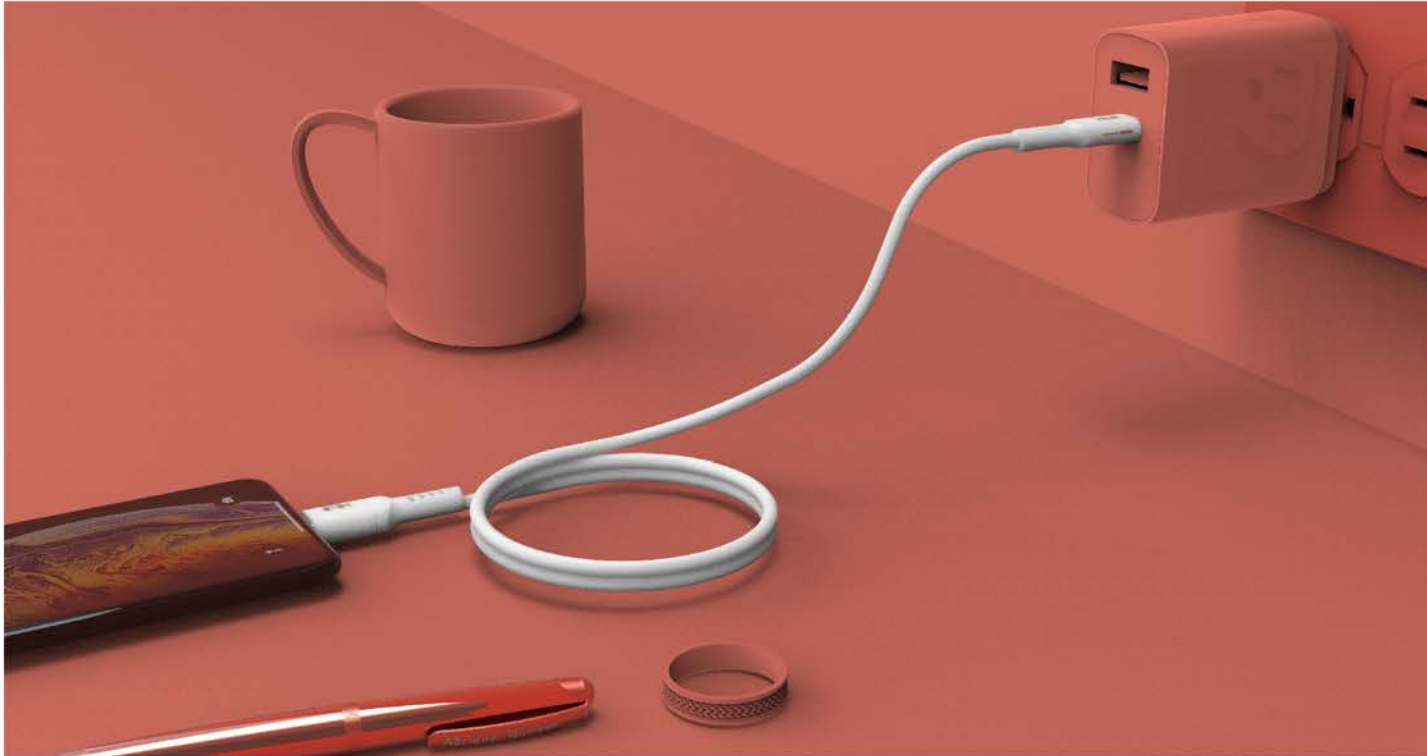

▲ MFi Certified, AWG International Standard Two-Colour Nylon Weave, Strong SR Cushion Structure

3:2

Apple Certified Cable

Made for
iPhone | iPad | iPod

Video Guide

USB-C to Lightning Cable 180 & 120 cm ○

Exclusive SR cushion structure allows it to bend 360 degrees, increasing resistance to reduce wear off.