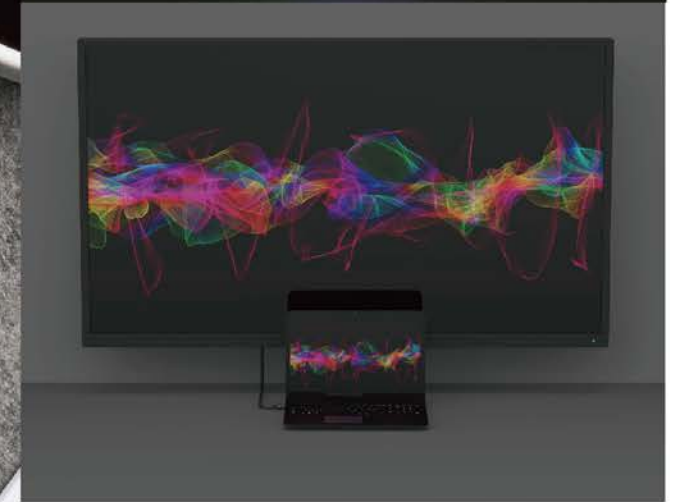

3:9

HDMI Cable

Air UHD 4K HDMI Cable 2m / 3m / 5m ●

Static HDR and 3D visual effects ▶

▲ HDMI 2.0 High speed video-audio sync & Tough zinc alloy connector with braided cable

Other Features /

- Widely compatible to HDMI port devices
- Dynamic synchronization of video and audio streams

▲ Gold plated connector & Dual layer braided and foil shielding

3:10

HDMI Cable

Air UHD 8K HDMI Cable 2m / 3m ●

Dynamic HDR & 3D visual effects ▶

▲ HDMI 2.0 High speed video-audio sync & Tough zinc alloy connector with braided cable