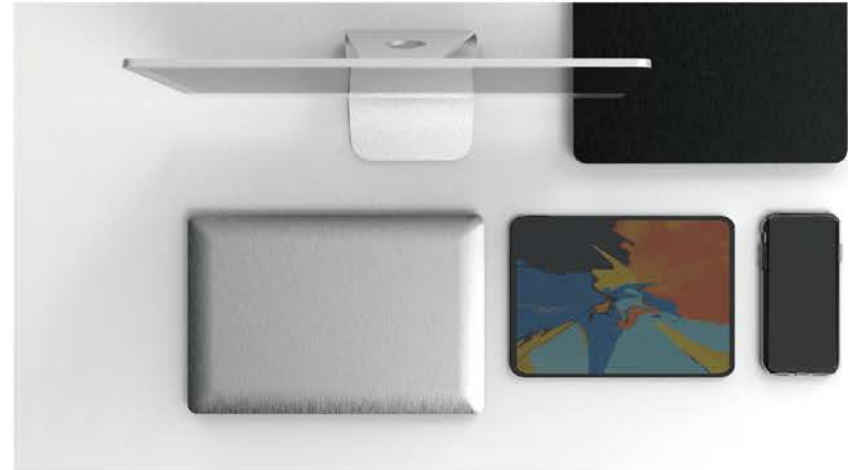

Video Guide

Specifications /

Connector Interface (Input) : USB-C 3.1
Connector Interface (Output) : USB-C PD x1 \ USB-A 3.1 \ SD x1 \ Micro SD x1 \ HDMI x1 \ 3.5mm Audio Jack x 1
Data Transfer : USB3.1: Max 5Gbps \ SD 2.0 \ Micro SD 2.0
Max. Resolution : HDMI up to 4KX2K@30Hz \ PD : Max 20V/5A
Dimensions : 96.8mm * 37.5mm * 10.3mm
Weight : 38 g +/- 5g
Warranty : 24 Months