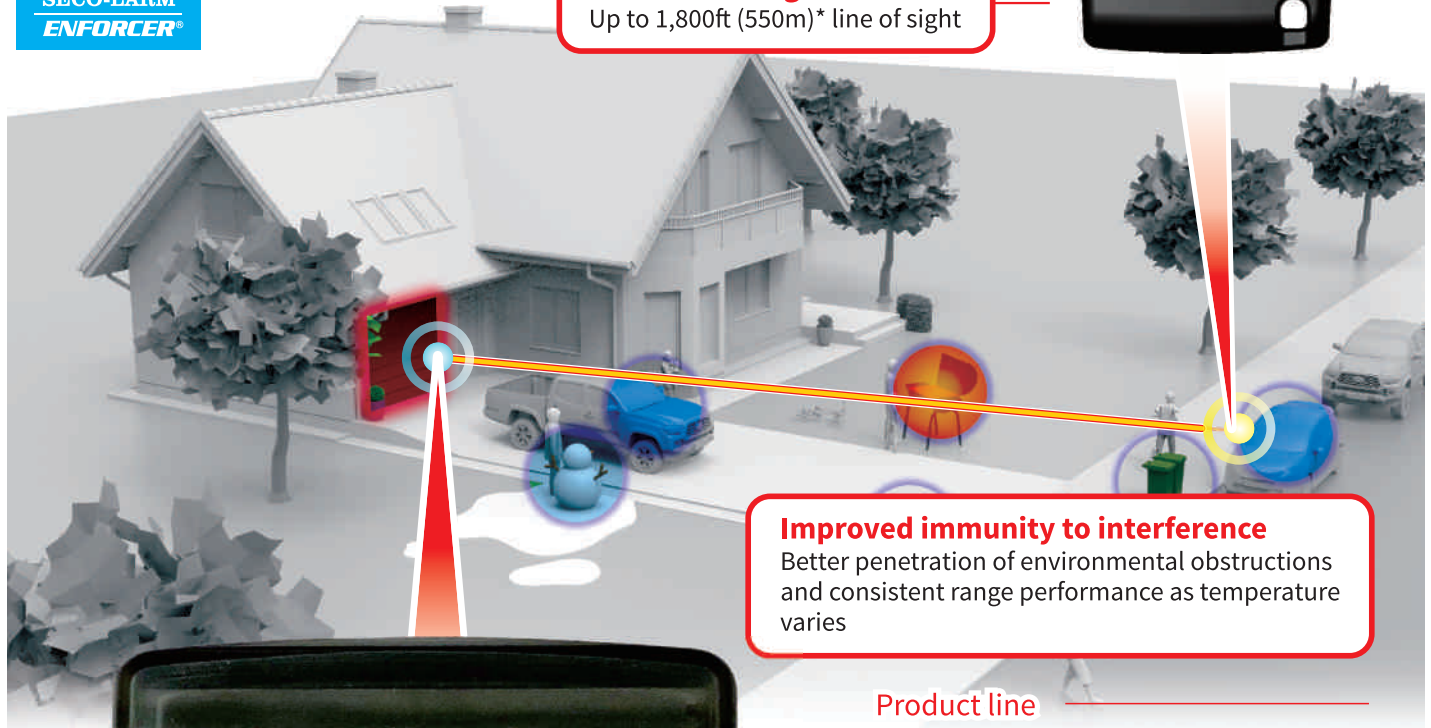

GOING THE DISTANCE

ENFORCER 900MHz HL SERIES RF

868MHz with CE also available.

Transmitter

Increased Range

Up to 1,800ft (550m)* line of sight

Improved immunity to interference

Better penetration of environmental obstructions and consistent range performance as temperature varies

Product line

HL-951T1-SQ / 1-Button Transmitter

HL-951T2-SQ / 2-Button Transmitter

HL-951R1-SQ / 1-Channel Receiver

HL-951R2-SQ / 2-Channel Receiver

Receiver

No Exposed Antenna

Better security and easy installation