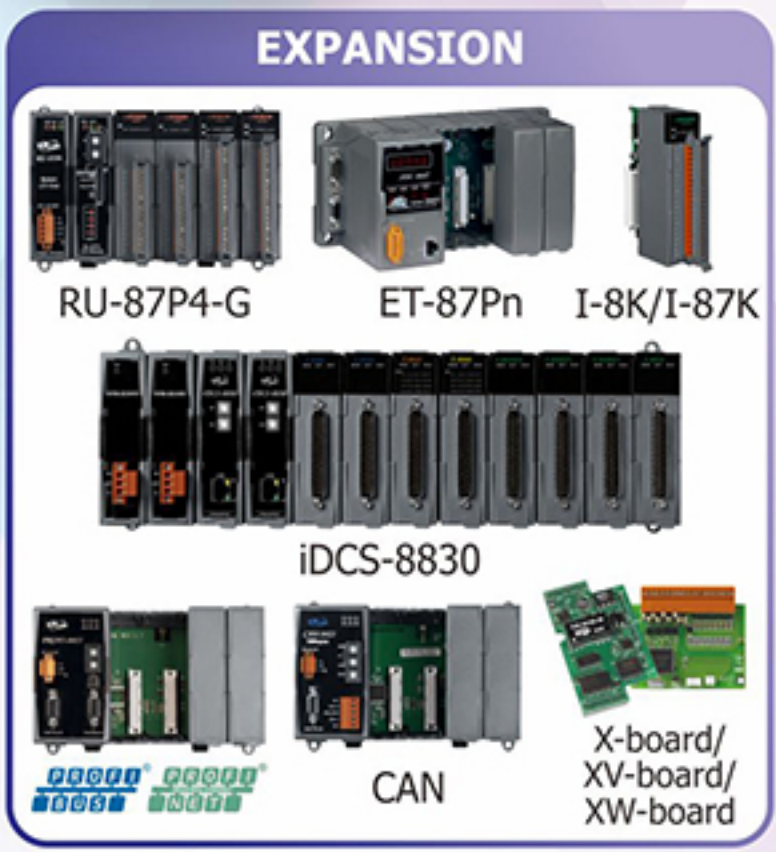

ICP DAS Total Solutions

Software

PAC

PC Card

Fieldbus/Protocol

Sensor & I/O

WIRED		WIRELESS	
RS-485/RS-422/RS-232	Ethernet	4G/5G	IR
CANopen DeviceNet SAE J1939	USB	ZigBee	WiFi
FRnet	BACnet	SENSOR	
EtherNet/IP	EtherCAT	Air BOX DL-1038	Liquid Leakage Monitoring iSN-101
HART	MQTT	Mini Weather Station DLW-1023	
OPC UA			