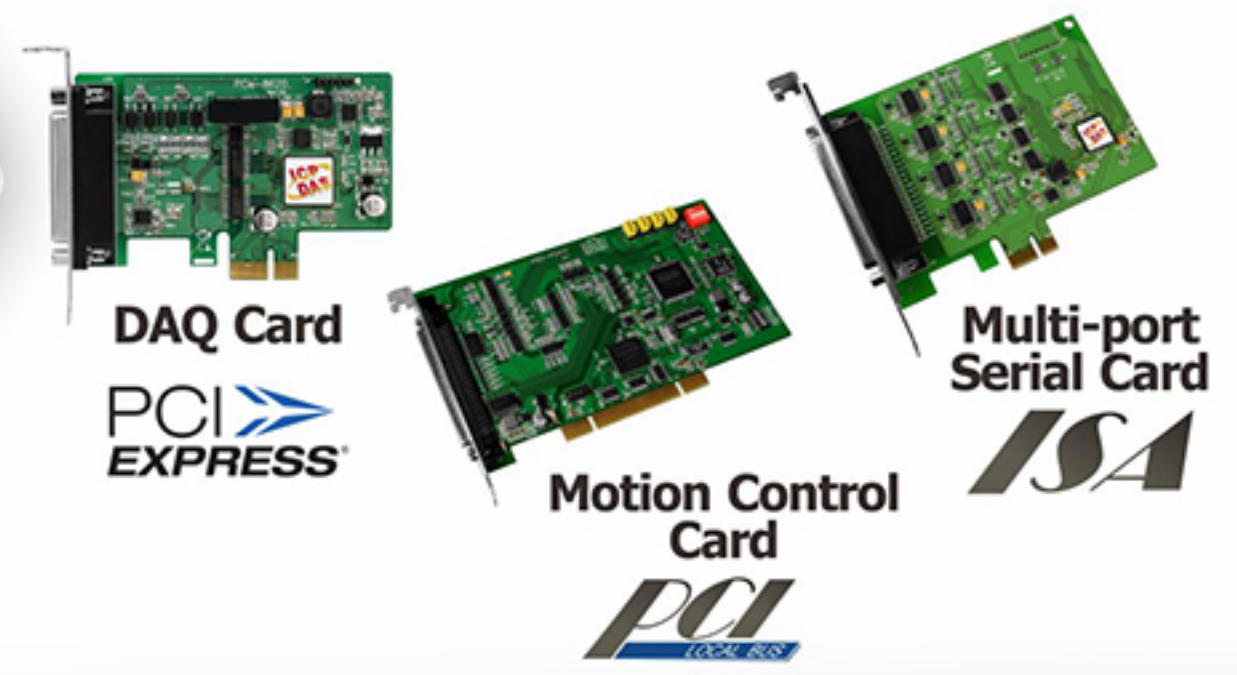

ICP DAS Total Solutions

Software

PAC

PC Card

Fieldbus/Protocol

Sensor & I/O

WIRED		WIRELESS	
RS-485/RS-422/RS-232	Ethernet	4G/5G	IR
CANopen DeviceNet SAE J1939	USB	ZigBee	WiFi
FRnet	BACnet	SENSOR	
EtherNet/IP	EtherCAT	Air BOX DL-1038	Liquid Leakage Monitoring iSN-101
HART	MQTT	Mini Weather Station DLW-1023	
OPC UA			