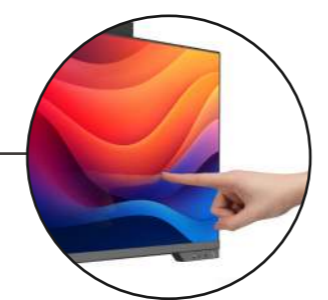

The stand has height and angle adjustment features, allowing different users to freely adjust the screen angle and height to their own comfort.

Function

5Mp Face recognition Hello Camera

High Secure Face recognition Microsoft Hello Face recognition Camera

Noise-Cancellation Dual Digital Mic

Without background noise during the video call

3-Side Borderless

3-Side Borderless Edge to Edge Viewing Experience

Touchscreen

Empowering user a liberated, unrestricted experience