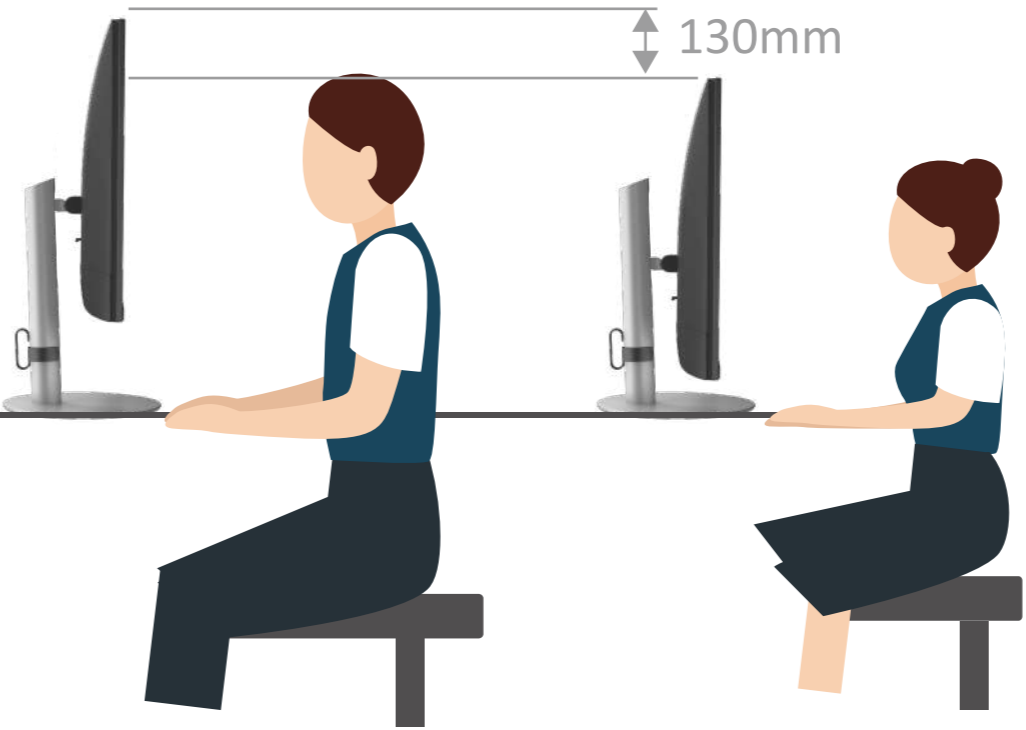

The stand has height and angle adjustment features, allowing different users to freely adjust the screen angle and height to their own comfort.

Function

5Mp Face recognition Hello Camera

High Secure Face recognition Microsoft Hello Face recognition Camera