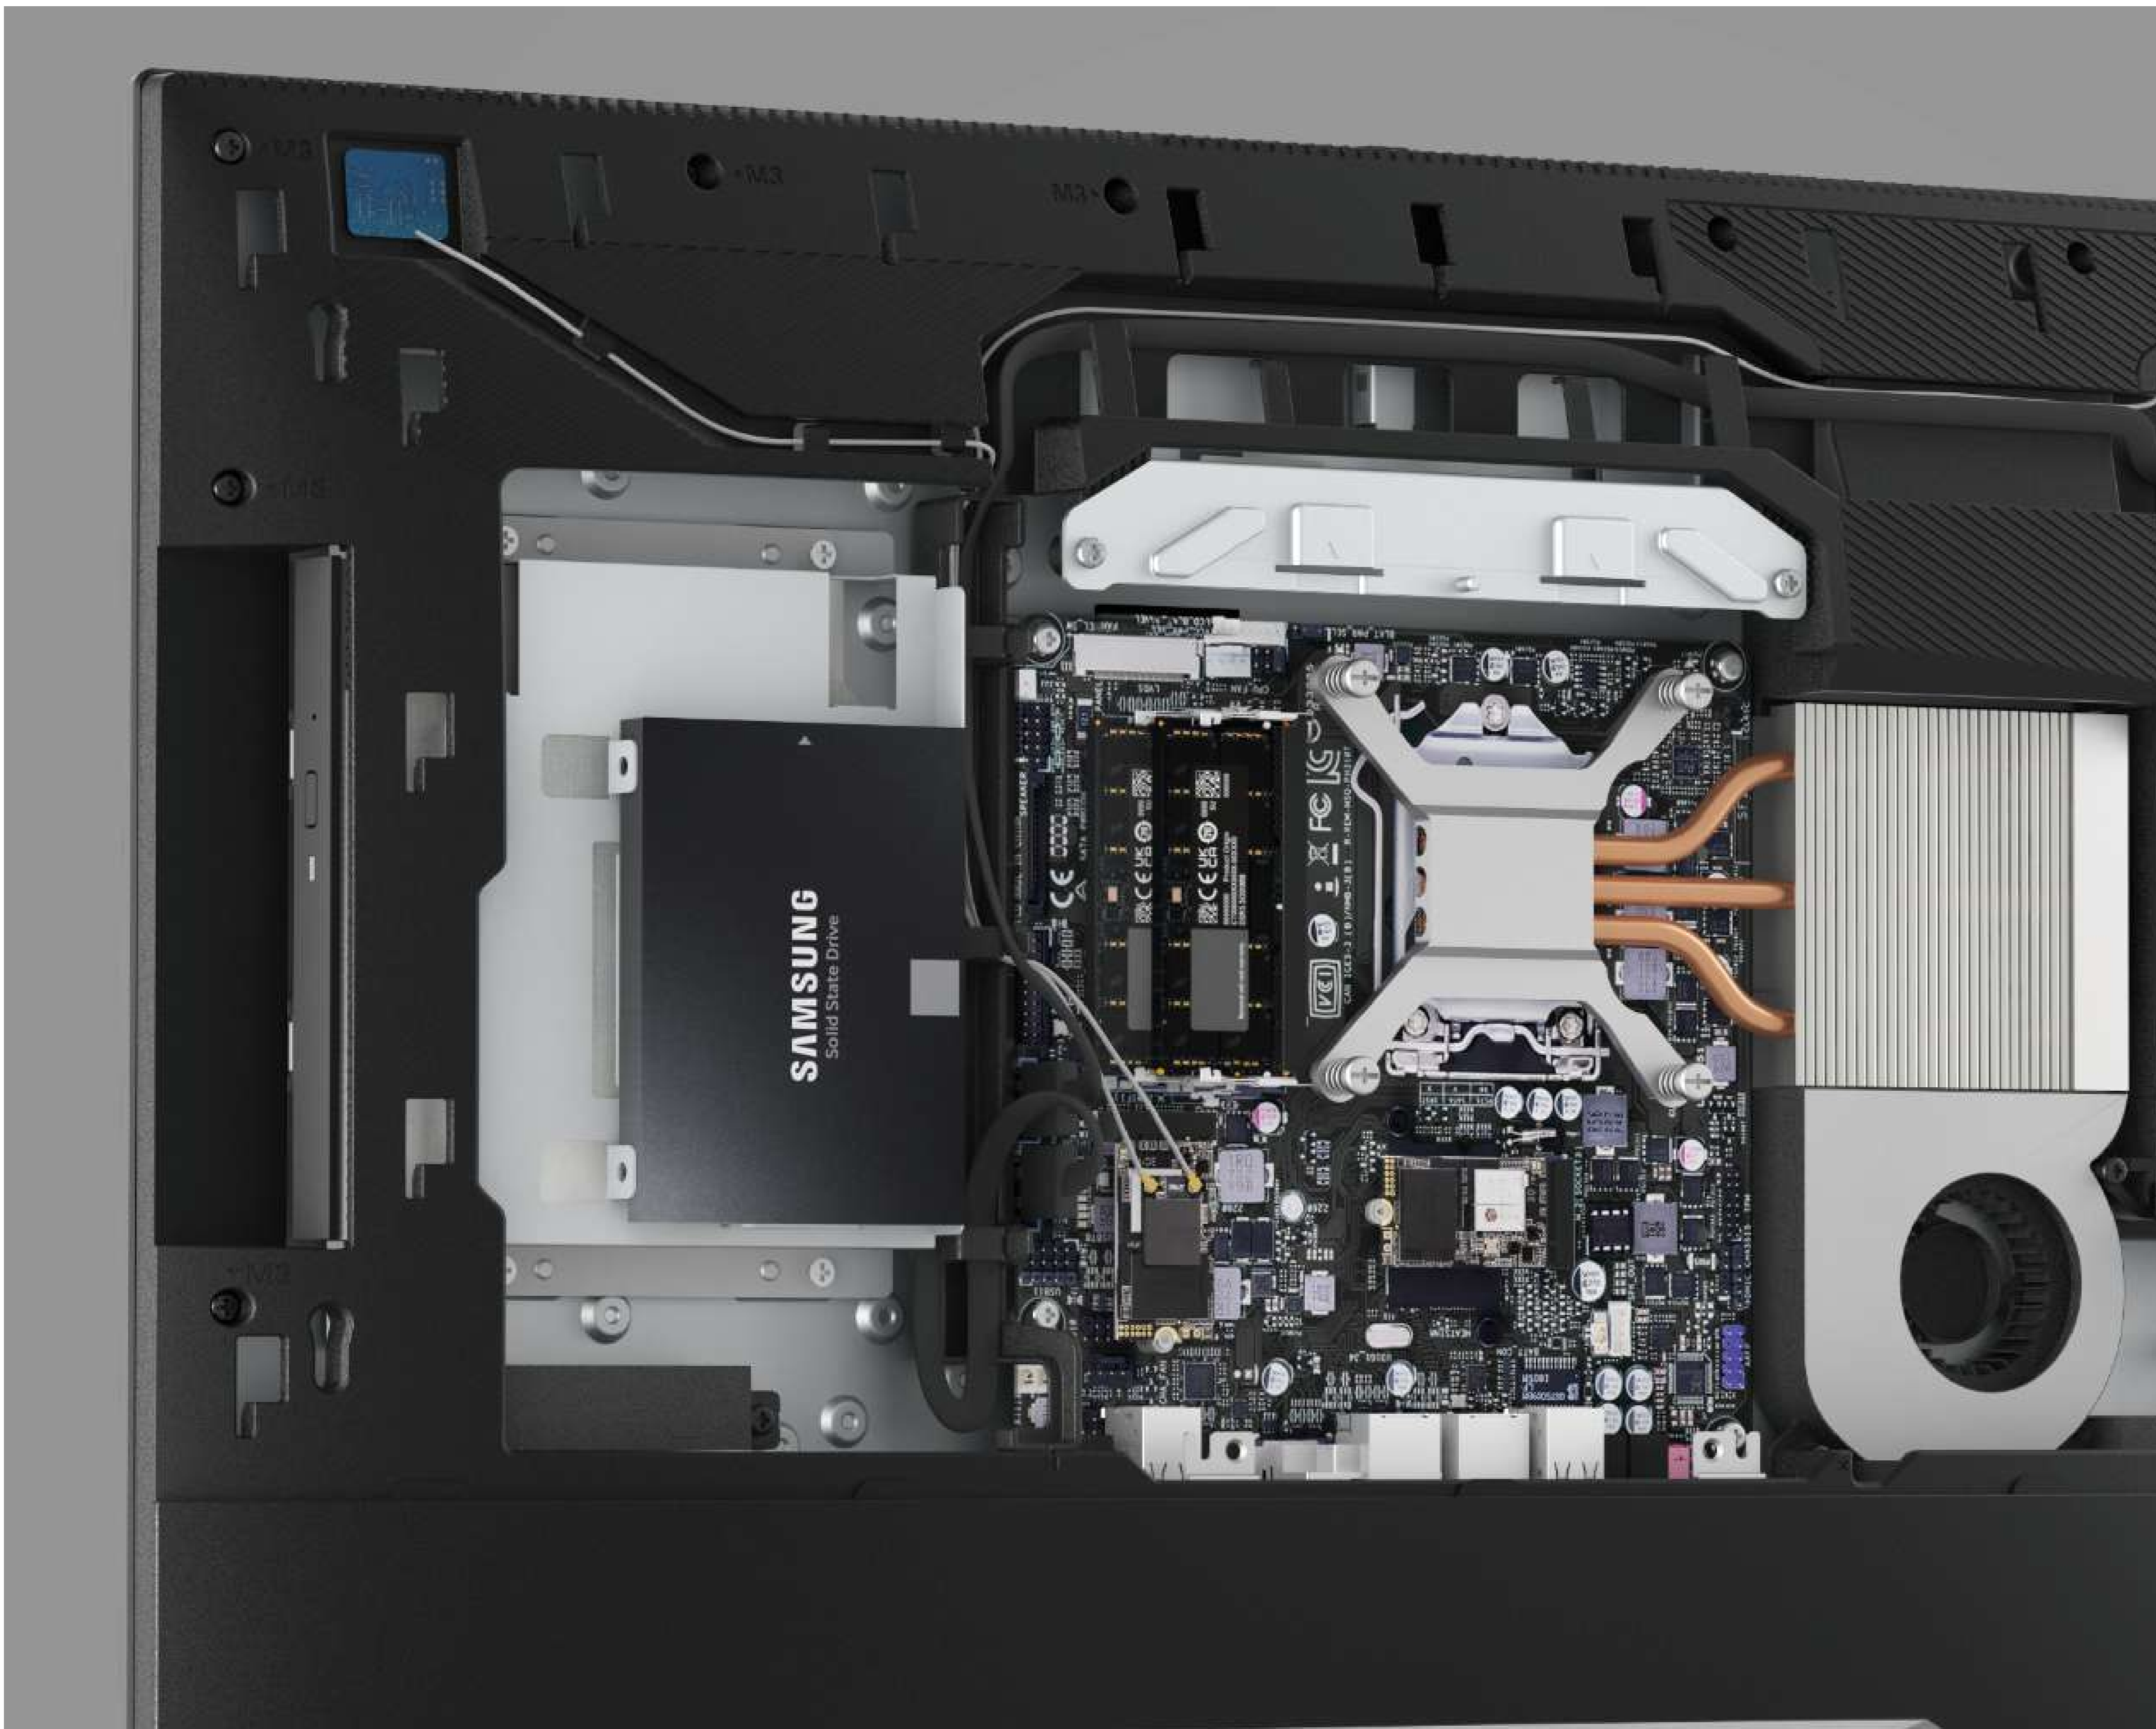

AIO Creator All-In-One PC
Mercury Series

AIO Creator

Mercury Series

Concept

Mercury, represents transition. It is the first DIY AIO with user-friendly design for easy assembly, transforming normal AIO into an art. Mercury expands the essence of DIY, allowing users to embrace the manual artistry and visual beauty of hands-on customization.

Problem

IO Port

In regular AIO, the position of IO port is not always user-friendly, lack of clear labels.

Assembly

Internal clutter, making assembly, disassembly, upgrades, and maintenance difficult.

Cable Collection

Lack of cable management systems for neat and organized wiring.

Features

Front IO

With power button, LCD lock, audio port, USB A, USB C quick charge, SD card reader, ensure hassle-free plug-and-play for daily usage.

Cable tunnel make sure assemble process is easy and clean.

Exclusive shock proof clip, keep HDD from vibrating.

Features

Efficient Assembly

Mercury is born with special inner chassis, making the installation easier, and allowing users to freely upgrade and maintain.