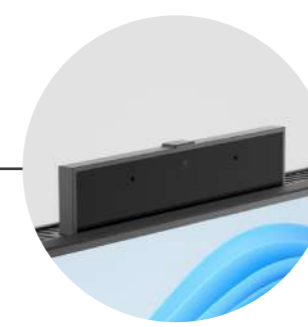

Cable tunnel make sure assemble process is easy and clean.

Exclusive shock proof clip, keep HDD from vibrating.

Features

Efficient Assembly

Mercury is born with special inner chassis, making the installation easier, and allowing users to freely upgrade and maintain.

The stand has height and angle adjustment features, allowing different users to freely adjust the screen angle and height to their own comfort.

Function

5Mp Face recognition Hello Camera

High Secure Face recognition Microsoft Hello Face recognition Camera

Noise-Cancellation Dual Digital Mic

Without background noise during the video call

3-Side Borderless

3-Side Borderless Edge to Edge Viewing Experience

Touchscreen

Empowering user a liberated, unrestricted experience