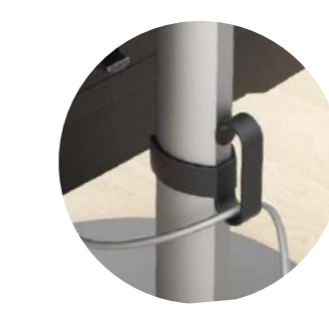

Cable Collection

Hide camera & physically turn off microphone to secure your privacy

Appearance Design

Developing the appearance based on the image of a planet.

Mercury has warm white matt finish and lighting circle with cozy brightness. Back side chassis is plain and smooth without holes by embedded stand. Polish ring on metallic stand gives a low profile but luxury feeling.