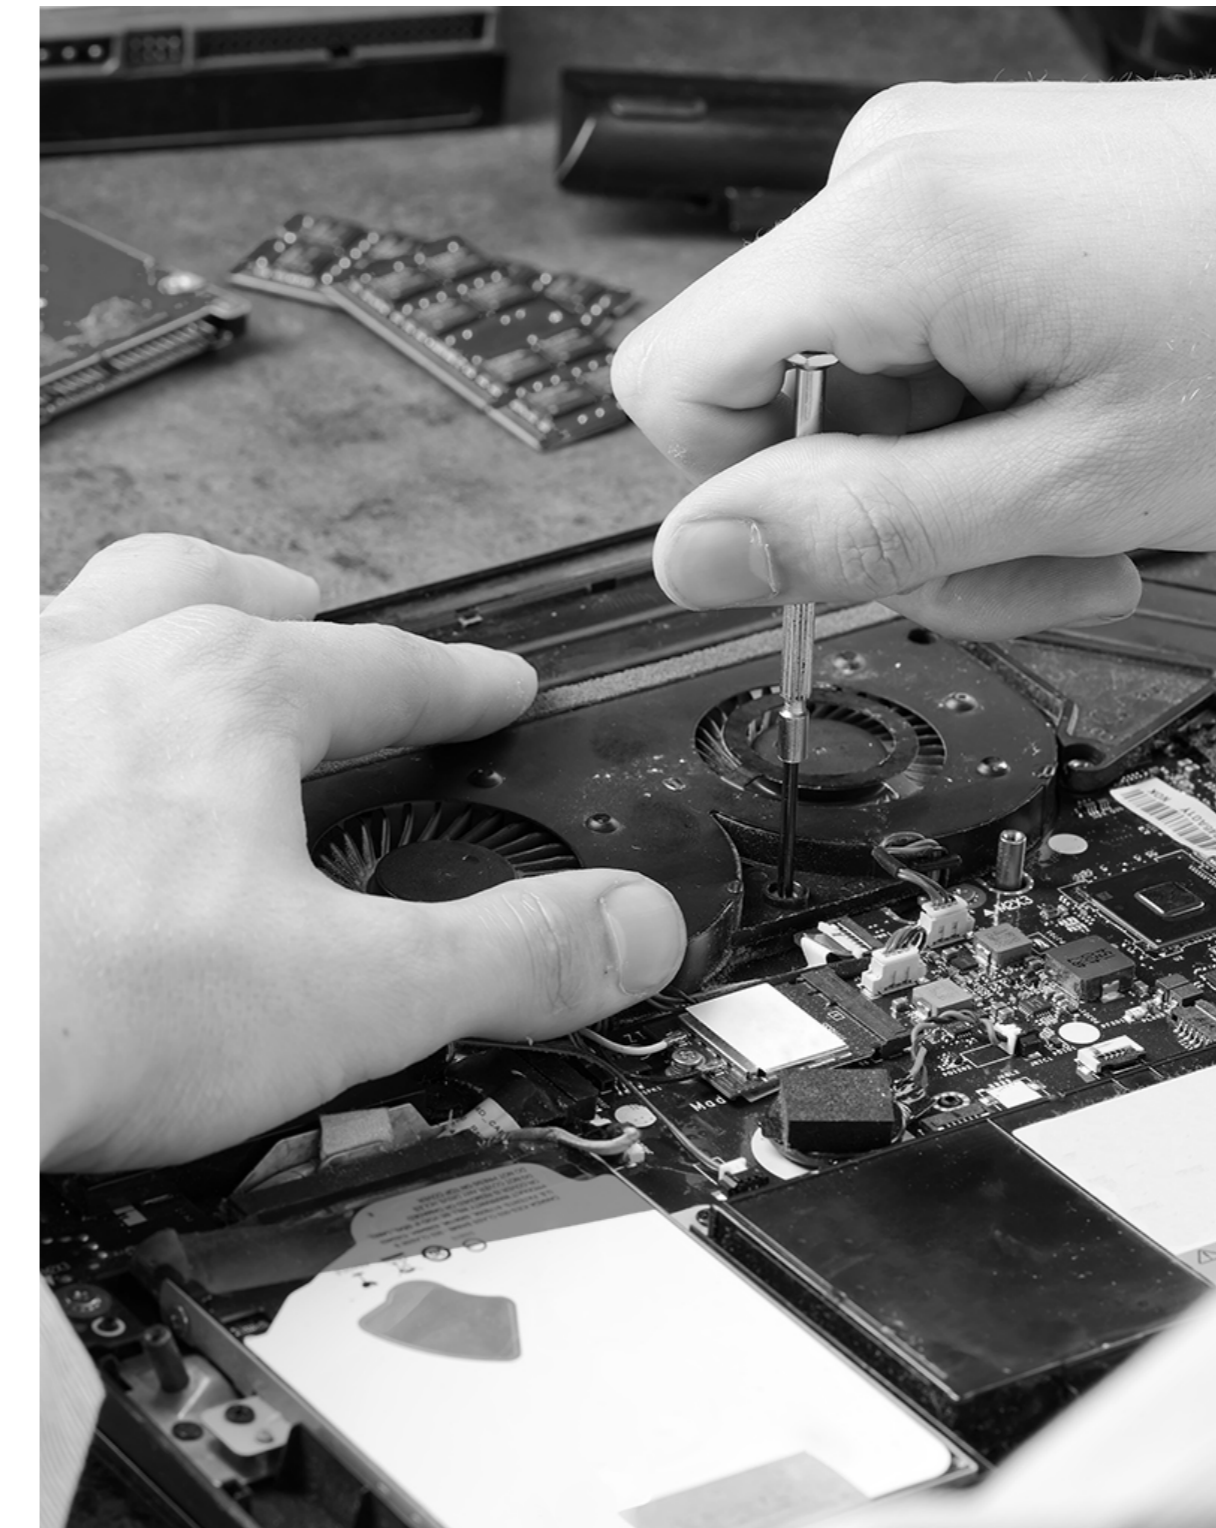

AIO Creator All-In-One PC
Mercury Series

AIO Creator

Mercury Series

Concept

Mercury, represents transition. It is the first DIY AIO with user-friendly design for easy assembly, transforming normal AIO into an art. Mercury expands the essence of DIY, allowing users to embrace the manual artistry and visual beauty of hands-on customization.

Problem

IO Port

In regular AIO, the position of IO port is not always user-friendly, lack of clear labels.

Assembly

Internal clutter, making assembly, disassembly, upgrades, and maintenance difficult.

Cable Collection