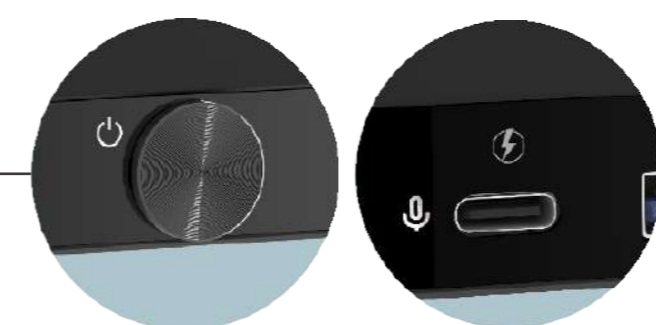

The stand has height and angle adjustment features, allowing different users to freely adjust the screen angle and height to their own comfort.

Function

5Mp Face recognition Hello Camera

High Secure Face recognition Microsoft Hello Face recognition Camera

Noise-Cancellation Dual Digital Mic

Without background noise during the video call

3-Side Borderless

3-Side Borderless Edge to Edge Viewing Experience

Touchscreen

Empowering user a liberated, unrestricted experience

Unique Power Button & Fast Charge Type C USB 3

-Easy-press and ergonomic Power Button
-Convenience and Portability USB 3.2 Gen1 Type C Fast Charge

Ergonomic Stand

Adjust to your comfort with the Perfect Angle

Internal Power Board and Internal Battery

To support 20~30mins power for data saving after power shortage

Elegant Logo Plaque Lighting Circle

LOGO Customizations & Lighting Circle

Cable Cover

Security Matters Exclusive Lock-able Cable Cover