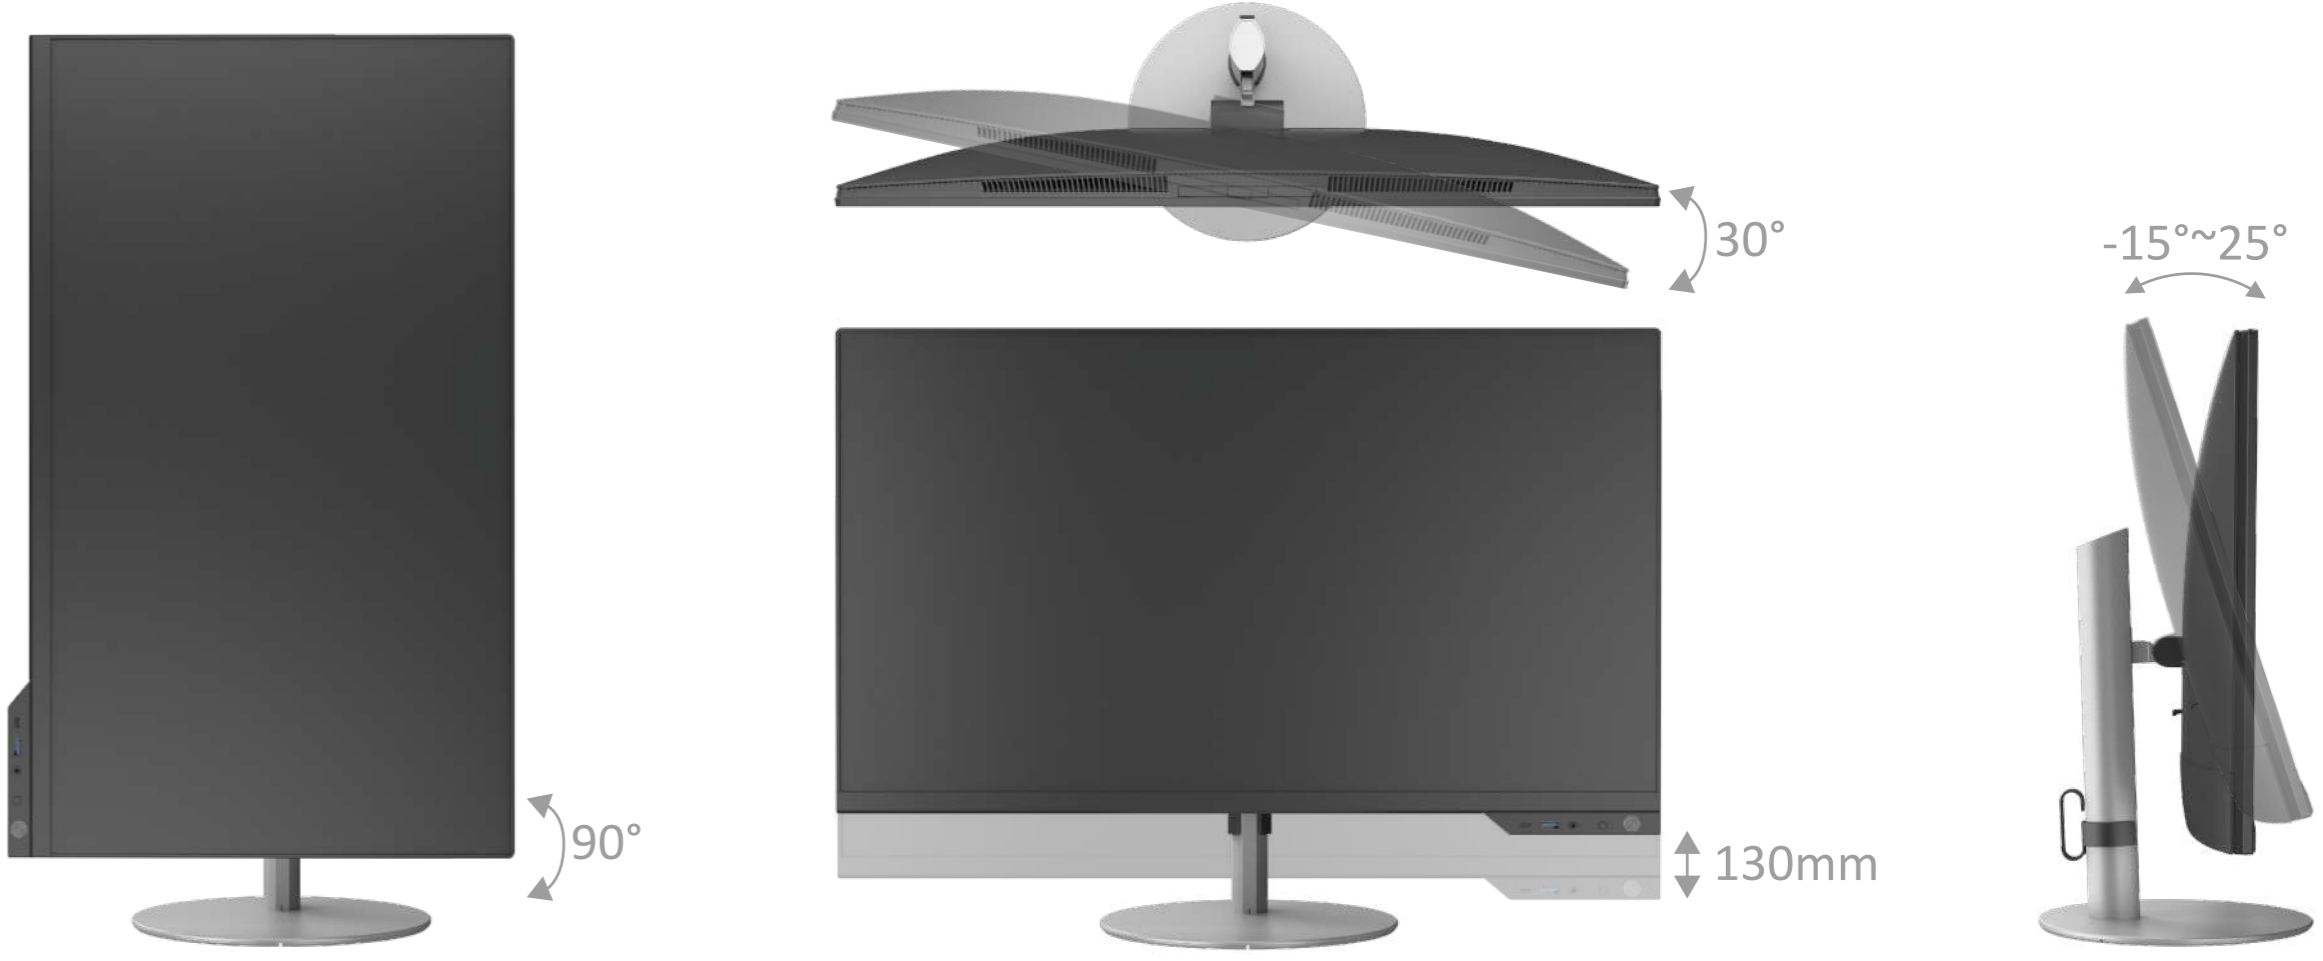

Has stand

The stand has height and angle adjustment features, allowing different users to freely adjust the screen angle and height to their own comfort.