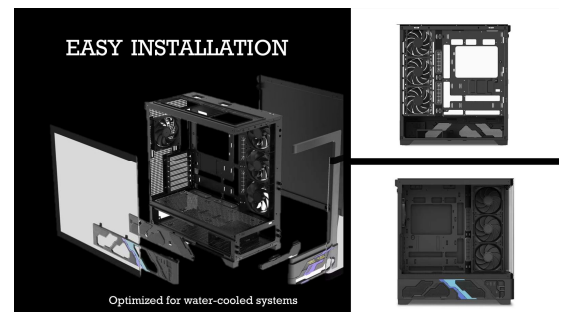

Technical Data	
Case Size	Mid-tower
Motherboard Compatibility	ATX · M-ATX · ITX Rear-Mounted: M-ATX · ATX
Case Height	19.7 inches (500 mm)
Case Length	18.5 inches (470 mm)
Case Width	9.4 inches (238 mm)
Color	Black, White
Weight	
Radiator Compatibility	Rear : up to 240 mm / 120 mm Top : Up to 360 mm / 280mm / 240mm
Maximum GPU Length	440 mm (all RTX 40, 50)
Maximum CPU Cooler Height	180 mm
Maximum PSU Length	220 mm
Compatible Liquid Coolers	Supports custom water-cooling setups
Case Expansion Slots	7
Case Drive Bays	2x 3.5", 3x 2.5"
Case Front IO	1x USB 3.1 Type-C, 2x USB 3.0, Audio in/out
Case Window	Panoramic UniSheet tempered glass
Case Warranty	
Internal 3.5" Drive Bays	2
Internal 2.5" Drive Bays	3
Case Power Supply	ATX PSU (not included)

BayWave	Item Code
Black	YCH-2510B
White	YCH-2510W

Point	Details
Example Purposes	All images and descriptions are solely for illustrative purposes.
Subject to Change	Specifications, features, and prices can change without prior notice.
Regional Variation	Specifications, appearances, and features might differ by model and region. Refer to official pages for details.
Performance Claims	Unless explicitly stated, performance claims are theoretical; actual figures may vary.
Configuration Limitations	Non-original product configurations are not guaranteed for performance.