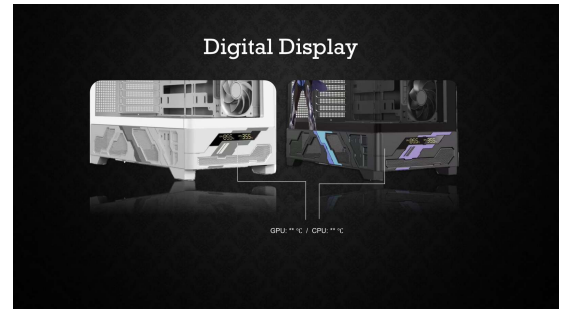

Features panoramic glass, six-sided ventilation, flexible motherboard compatibility

HIGHLIGHTS

- **Panoramic Tempered Glass**
Full-view design highlights internal components with clarity and elegance. Durable, scratch-resistant glass ensures lasting quality.
- **Six-Sided Ventilation**
Provides optimal airflow from all angles for superior cooling performance. Ideal for high-performance builds under heavy load
- **Rear-Mounted Motherboard Support**
Compatible with ATX, M-ATX, and ITX motherboards. Offers flexibility and easy installation for diverse configurations.
- **Spacious Interior**
Accommodates GPUs up to 440mm and air coolers up to 180mm. Supports 7 expansion slots, including an upright GPU bracket.
- **Advanced Cooling Compatibility**
Top support for radiators up to 360mm; rear support up to 140mm. Multiple fan installation options ensure tailored airflow solutions.
- **Tool-Free Maintenance**
Removable, bottom-mounted dust filter allows hassle-free cleaning. Easy access panels simplify upgrades and adjustments.

Technical Data	
Case Size	Mid-tower
Motherboard Compatibility	ATX · M-ATX · ITX Rear-Mounted: M-ATX · ATX
Case Height	19.7 inches (500 mm)
Case Length	18.5 inches (470 mm)
Case Width	9.4 inches (238 mm)
Color	Black, White
Weight	
Radiator Compatibility	Rear : up to 240 mm / 120 mm Top : Up to 360 mm / 280mm / 240mm
Maximum GPU Length	440 mm (all RTX 40, 50)
Maximum CPU Cooler Height	180 mm
Maximum PSU Length	220 mm
Compatible Liquid Coolers	Supports custom water-cooling setups
Case Expansion Slots	7
Case Drive Bays	2x 3.5", 3x 2.5"
Case Front IO	1x USB 3.1 Type-C, 2x USB 3.0, Audio in/out
Case Window	Panoramic UniSheet tempered glass
Case Warranty	
Internal 3.5" Drive Bays	2
Internal 2.5" Drive Bays	3
Case Power Supply	ATX PSU (not included)