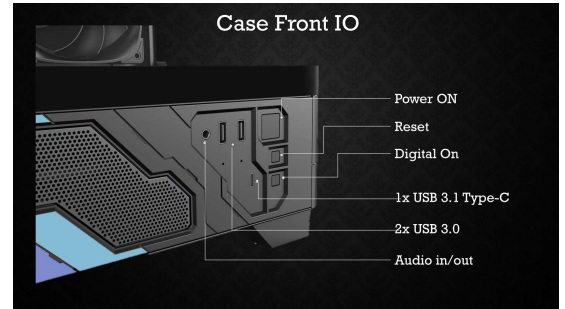

Features panoramic glass, six-sided ventilation, flexible motherboard compatibility

HIGHLIGHTS

- **Panoramic Tempered Glass**
Full-view design highlights internal components with clarity and elegance. Durable, scratch-resistant glass ensures lasting quality.
- **Six-Sided Ventilation**
Provides optimal airflow from all angles for superior cooling performance. Ideal for high-performance builds under heavy load
- **Rear-Mounted Motherboard Support**
Compatible with ATX, M-ATX, and ITX motherboards. Offers flexibility and easy installation for diverse configurations.
- **Spacious Interior**
Accommodates GPUs up to 440mm and air coolers up to 180mm. Supports 7 expansion slots, including an upright GPU bracket.
- **Advanced Cooling Compatibility**
Top support for radiators up to 360mm; rear support up to 140mm. Multiple fan installation options ensure tailored airflow solutions.
- **Tool-Free Maintenance**
Removable, bottom-mounted dust filter allows hassle-free cleaning. Easy access panels simplify upgrades and adjustments.

Technical Data	
Case Size	Mid-tower
Motherboard Compatibility	ATX · M-ATX · ITX Rear-Mounted: M-ATX · ATX
Case Height	19.7 inches (500 mm)
Case Length	18.5 inches (470 mm)
Case Width	9.4 inches (238 mm)
Color	Black, White
Weight	
Radiator Compatibility	Rear : up to 240 mm / 120 mm Top : Up to 360 mm / 280mm / 240mm
Maximum GPU Length	440 mm (all RTX 40, 50)
Maximum CPU Cooler Height	180 mm
Maximum PSU Length	220 mm
Compatible Liquid Coolers	Supports custom water-cooling setups
Case Expansion Slots	7
Case Drive Bays	2x 3.5", 3x 2.5"
Case Front IO	1x USB 3.1 Type-C, 2x USB 3.0, Audio in/out
Case Window	Panoramic UniSheet tempered glass
Case Warranty	
Internal 3.5" Drive Bays	2
Internal 2.5" Drive Bays	3
Case Power Supply	ATX PSU (not included)